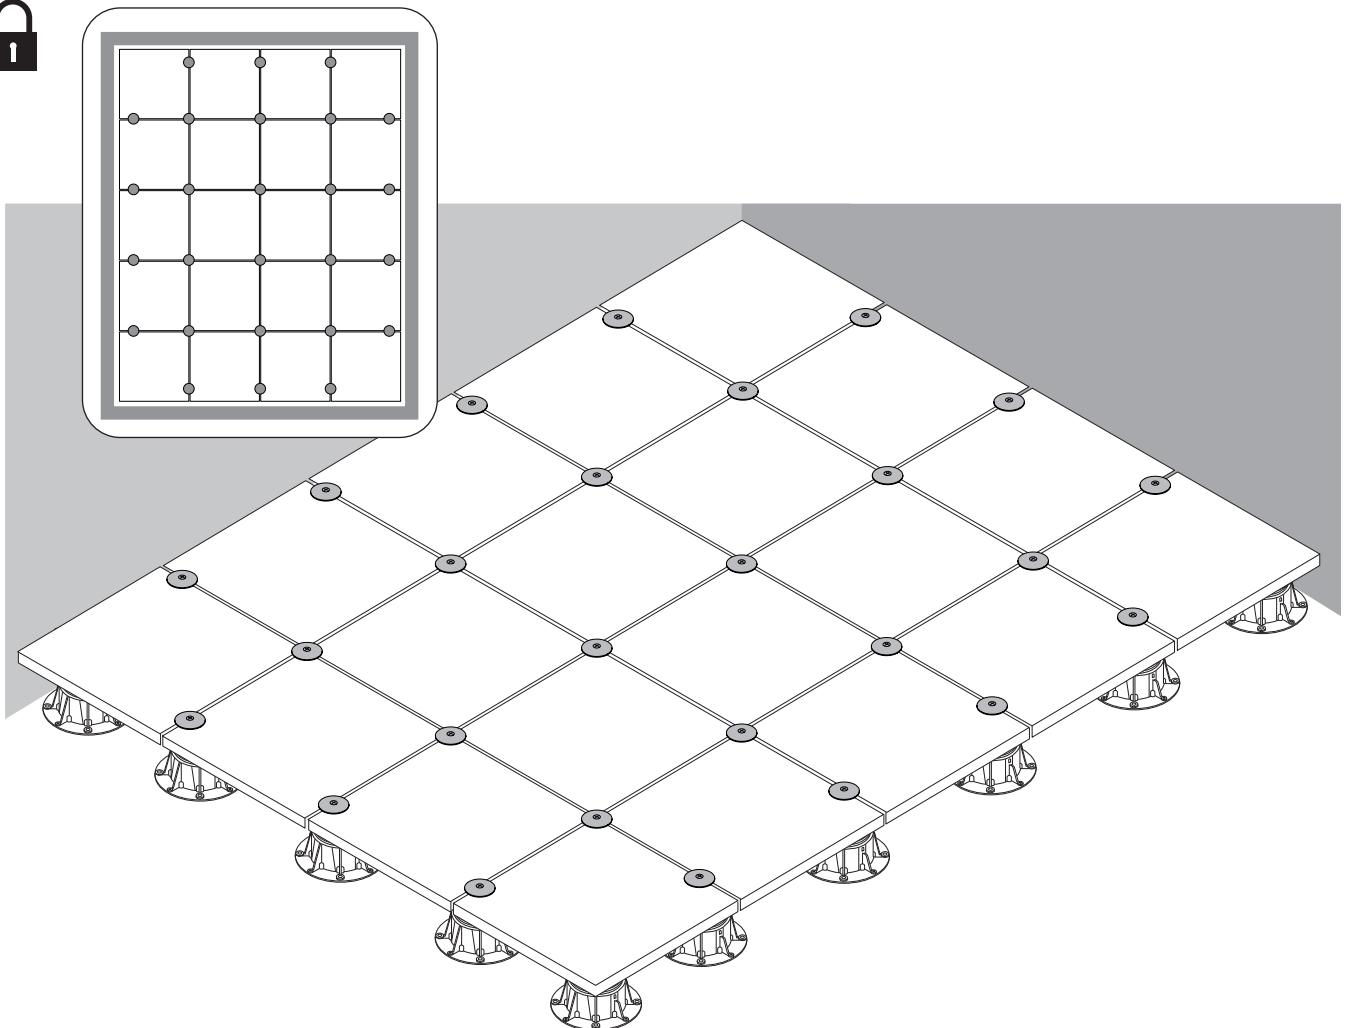

8

9

Buzon USA West Projects

References

- Sun's Practice Facility - Phoenix, AZ
- Sony Studio HQ - Los Angeles, CA
- Apple Campus - Palo Alto, CA
- Samsung HQ - Palo Alto, CA
- Lucille Packard Children's Hospital - Stanford, CA
- Haas School of Business - UC Berkeley, CA
- IMAX Theater - Nassau, NY
- Four Seasons Hotel - Honolulu, HI
- Canal Street Rooftop Pool - New Orleans, LA