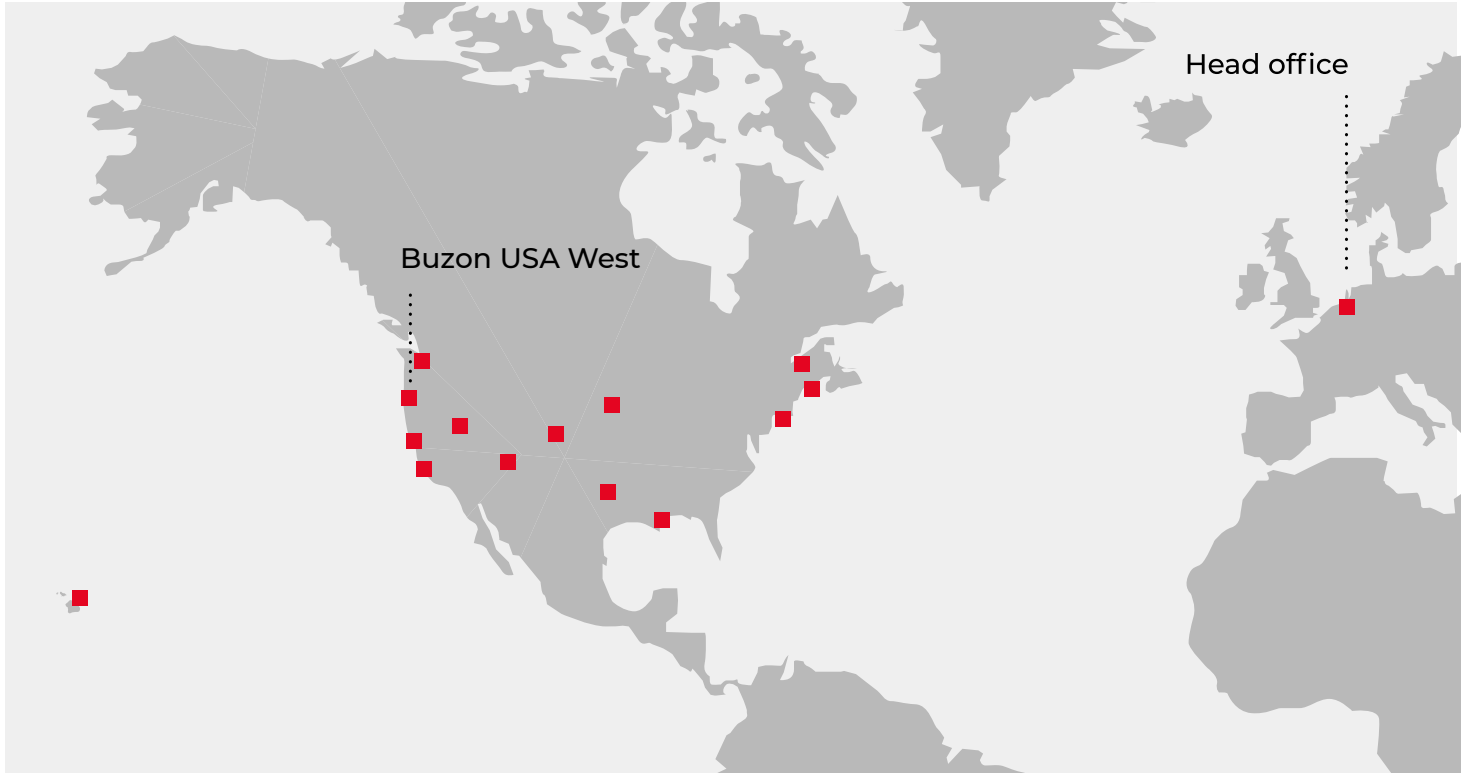

8

9

Buzon USA West Projects

References

- Sun's Practice Facility - Phoenix, AZ
- Sony Studio HQ - Los Angeles, CA
- Apple Campus - Palo Alto, CA
- Samsung HQ - Palo Alto, CA
- Lucille Packard Children's Hospital - Stanford, CA
- Haas School of Business - UC Berkeley, CA
- IMAX Theater - Nassau, NY
- Four Seasons Hotel - Honolulu, HI
- Canal Street Rooftop Pool - New Orleans, LA

- Smith Center Harvard University - Cambridge, MA
- Microsoft Campus - Redmond, WA
- The Dean - Palo Alto, CA
- Nike Campus HQ - Beaverton, OR
- Hoakalei CC - Ewa Beach, HI
- Hilton Grand Islander - Honolulu, HI
- Four Seasons Resort at Ko Olina - Kapolei, HI
- One World Trade Center - New York City, NY
- Wynn Resort & Casino Hotel - Las Vegas, NV