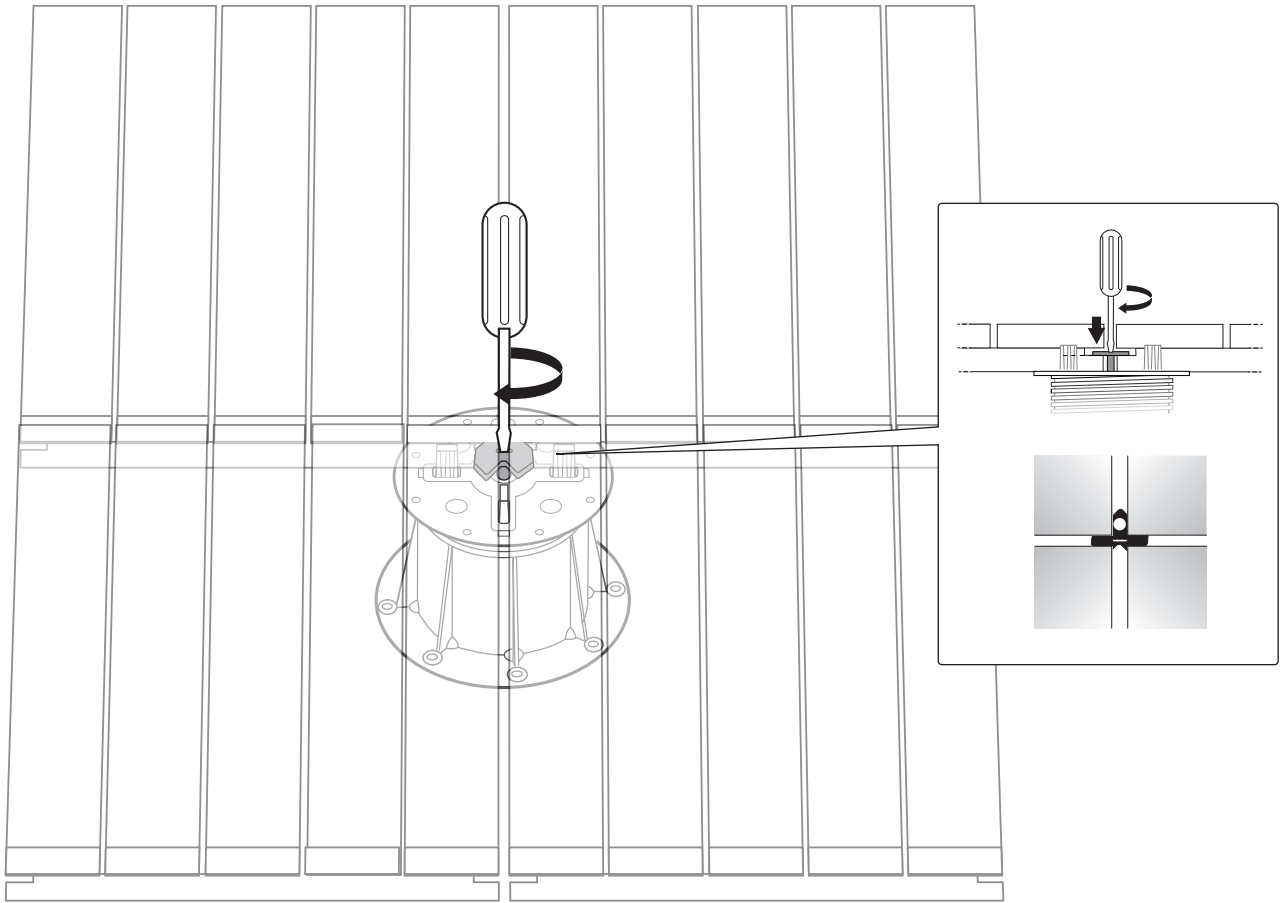

7 

8 

Buzon USA West Projects

References

- Sun's Practice Facility - Phoenix, AZ
- Sony Studio HQ - Los Angeles, CA
- Apple Campus - Palo Alto, CA
- Samsung HQ - Palo Alto, CA
- Lucille Packard Children's Hospital - Stanford, CA
- Haas School of Business - UC Berkeley, CA
- IMAX Theater - Nassau, NY
- Four Seasons Hotel - Honolulu, HI
- Canal Street Rooftop Pool - New Orleans, LA