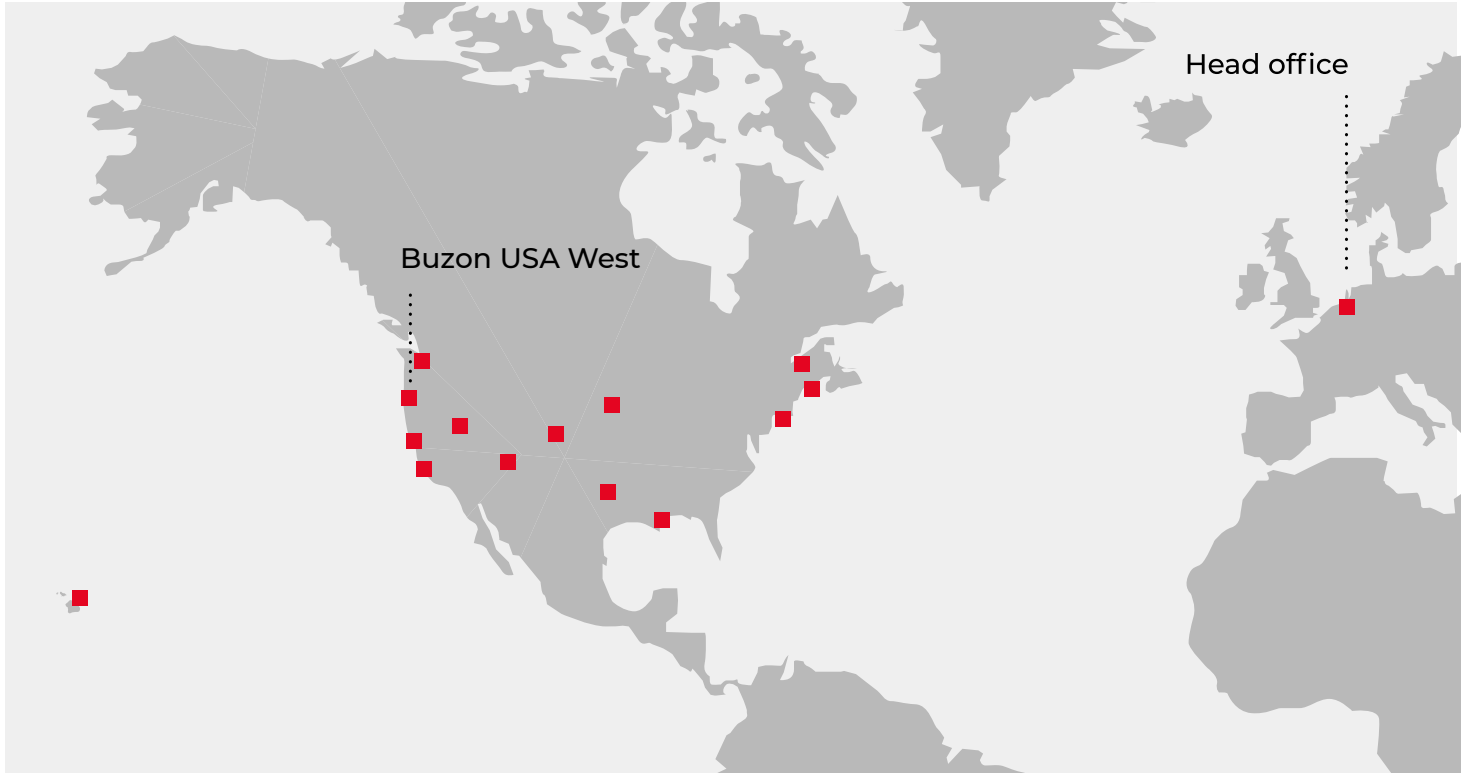

7 

8 

Buzon USA West Projects

References

- Sun's Practice Facility - Phoenix, AZ
- Sony Studio HQ - Los Angeles, CA
- Apple Campus - Palo Alto, CA
- Samsung HQ - Palo Alto, CA
- Lucille Packard Children's Hospital - Stanford, CA
- Haas School of Business - UC Berkeley, CA
- IMAX Theater - Nassau, NY
- Four Seasons Hotel - Honolulu, HI
- Canal Street Rooftop Pool - New Orleans, LA

- Smith Center Harvard University - Cambridge, MA
- Microsoft Campus - Redmond, WA
- The Dean - Palo Alto, CA
- Nike Campus HQ - Beaverton, OR
- Hoakalei CC - Ewa Beach, HI
- Hilton Grand Islander - Honolulu, HI
- Four Seasons Resort at Ko Olina - Kapolei, HI
- One World Trade Center - New York City, NY
- Wynn Resort & Casino Hotel - Las Vegas, NV