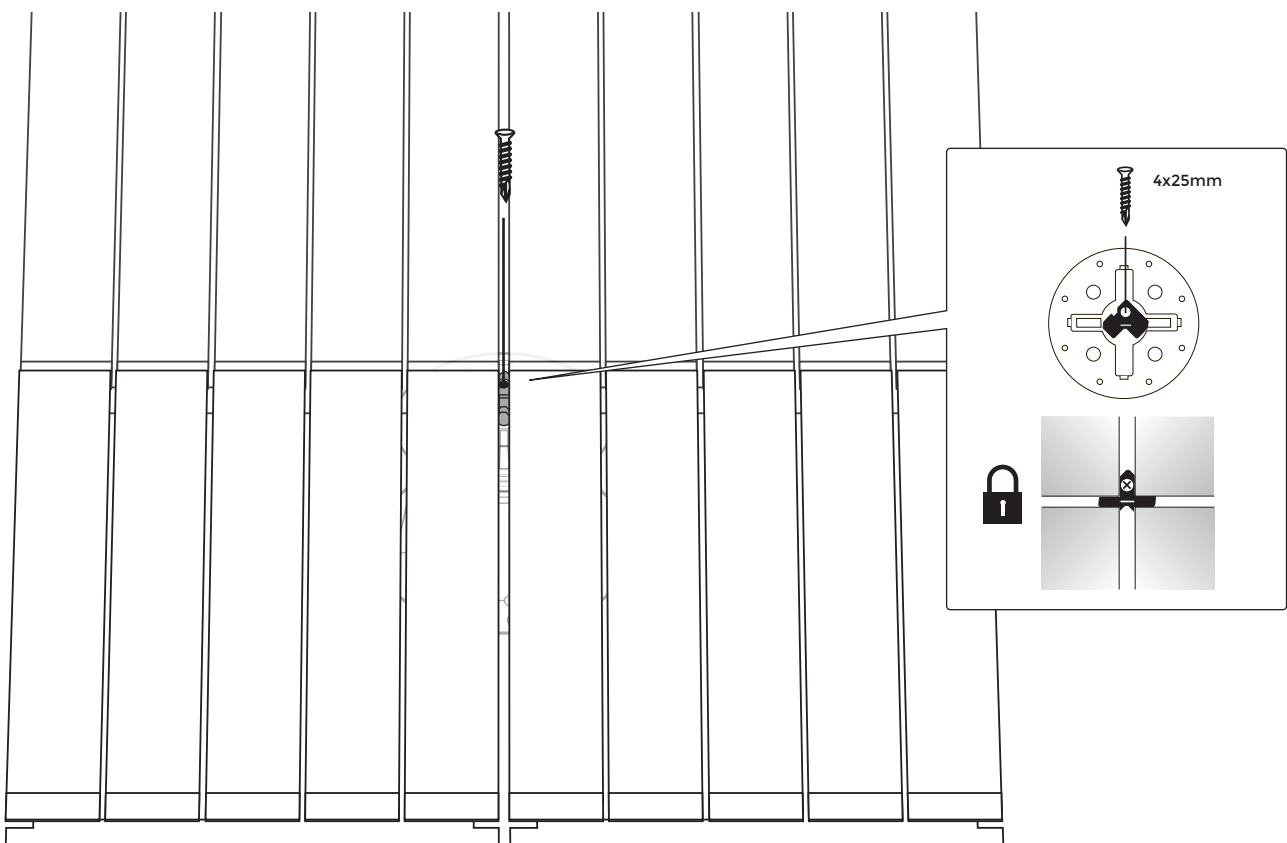

7 

8 

Buzon USA West Projects

References

- Sun's Practice Facility - Phoenix, AZ
- Sony Studio HQ - Los Angeles, CA
- Apple Campus - Palo Alto, CA
- Samsung HQ - Palo Alto, CA
- Lucille Packard Children's Hospital - Stanford, CA
- Haas School of Business - UC Berkeley, CA
- IMAX Theater - Nassau, NY
- Four Seasons Hotel - Honolulu, HI
- Canal Street Rooftop Pool - New Orleans, LA