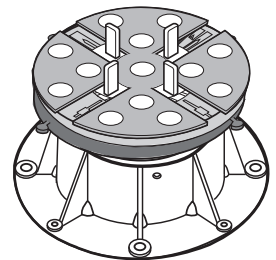

BC-02 + PH5 37-49mm

BC-2 + PH5 49-62mm

BC-3 + PH5 64-94mm

BC-4 + PH5 94-149mm

BC-5 + PH5 125-209mm

Buzon USA West Projects

References

- Sun's Practice Facility - Phoenix, AZ
- Sony Studio HQ - Los Angeles, CA
- Apple Campus - Palo Alto, CA
- Samsung HQ - Palo Alto, CA
- Lucille Packard Children's Hospital - Stanford, CA
- Haas School of Business - UC Berkeley, CA
- IMAX Theater - Nassau, NY
- Four Seasons Hotel - Honolulu, HI
- Canal Street Rooftop Pool - New Orleans, LA