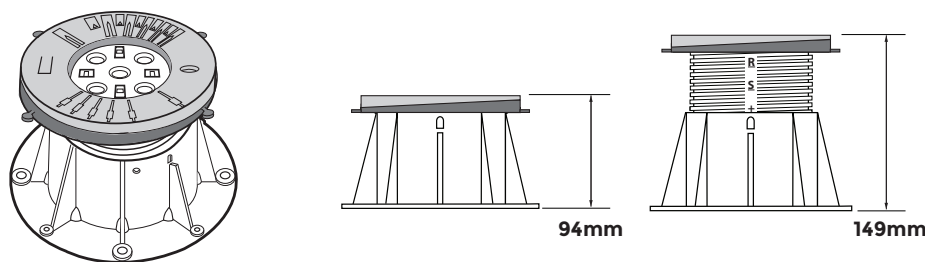

BC-02 + PH5 37-49mm

BC-2 + PH5 49-62mm

BC-3 + PH5 64-94mm

BC-4 + PH5 94-149mm

BC-5 + PH5 125-209mm

Buzon USA West Projects

References

- Sun's Practice Facility - Phoenix, AZ
- Sony Studio HQ - Los Angeles, CA
- Apple Campus - Palo Alto, CA
- Samsung HQ - Palo Alto, CA
- Lucille Packard Children's Hospital - Stanford, CA
- Haas School of Business - UC Berkeley, CA
- IMAX Theater - Nassau, NY
- Four Seasons Hotel - Honolulu, HI
- Canal Street Rooftop Pool - New Orleans, LA