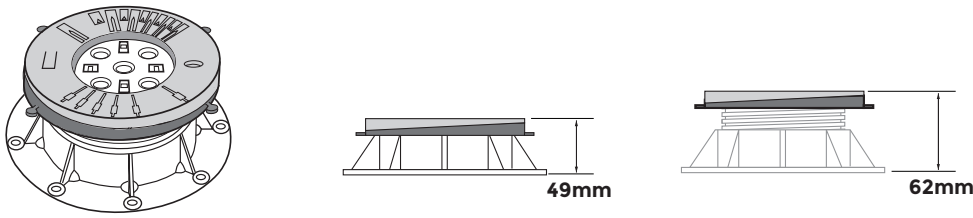

BC-02 + PH5 37-49mm

BC-2 + PH5 49-62mm

BC-3 + PH5 64-94mm

BC-4 + PH5 94-149mm

BC-5 + PH5 125-209mm

Buzon USA West Projects

References

- Sun's Practice Facility - Phoenix, AZ
- Sony Studio HQ - Los Angeles, CA
- Apple Campus - Palo Alto, CA
- Samsung HQ - Palo Alto, CA
- Lucille Packard Children's Hospital - Stanford, CA
- Haas School of Business - UC Berkeley, CA
- IMAX Theater - Nassau, NY
- Four Seasons Hotel - Honolulu, HI
- Canal Street Rooftop Pool - New Orleans, LA