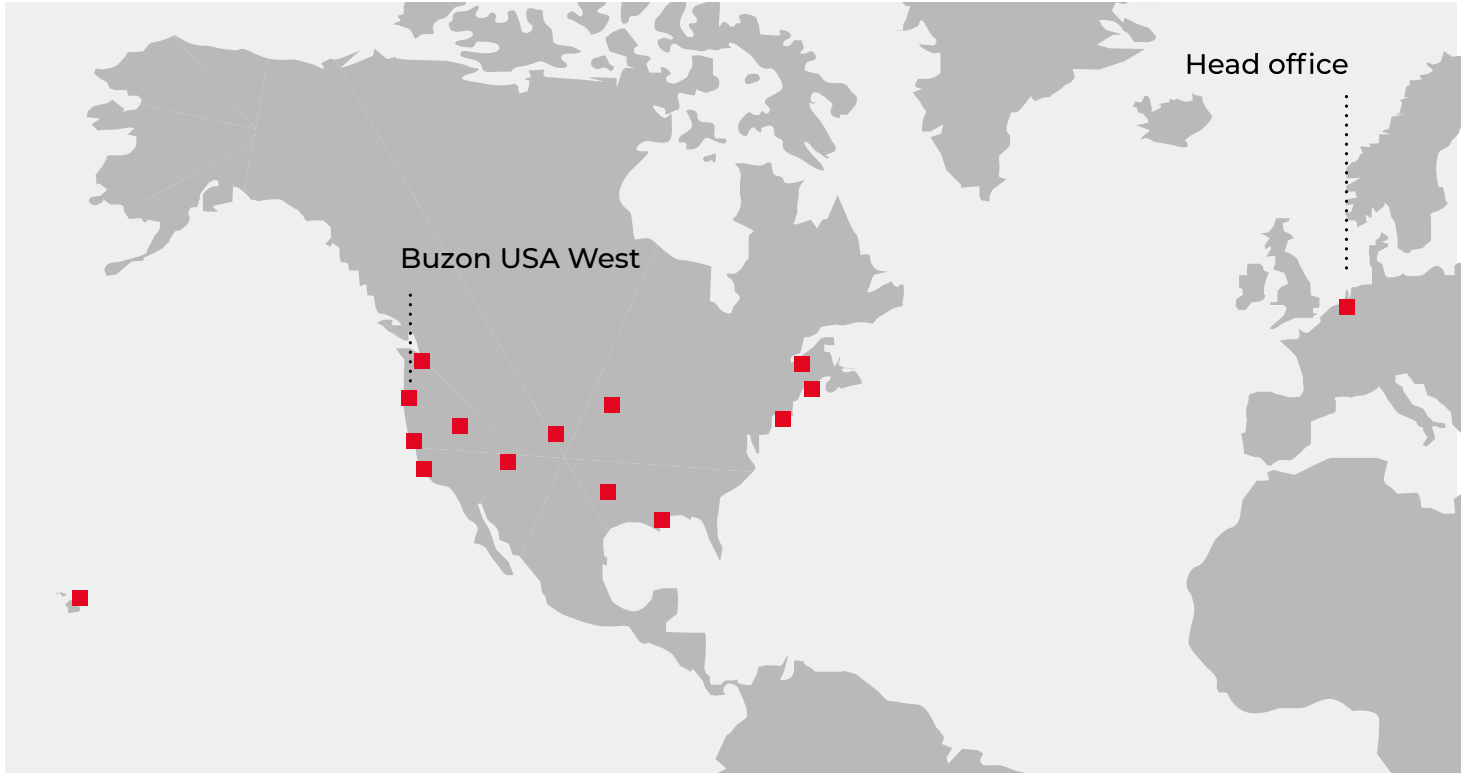

BC-02 + PH5 37-49mm

BC-2 + PH5 49-62mm

BC-3 + PH5 64-94mm

BC-4 + PH5 94-149mm

BC-5 + PH5 125-209mm

Buzon USA West Projects

References

- Sun's Practice Facility - Phoenix, AZ
- Sony Studio HQ - Los Angeles, CA
- Apple Campus - Palo Alto, CA
- Samsung HQ - Palo Alto, CA
- Lucille Packard Children's Hospital - Stanford, CA
- Haas School of Business - UC Berkeley, CA
- IMAX Theater - Nassau, NY
- Four Seasons Hotel - Honolulu, HI
- Canal Street Rooftop Pool - New Orleans, LA

- Smith Center Harvard University - Cambridge, MA
- Microsoft Campus - Redmond, WA
- The Dean - Palo Alto, CA
- Nike Campus HQ - Beaverton, OR
- Hoakalei CC - Ewa Beach, HI
- Hilton Grand Islander - Honolulu, HI
- Four Seasons Resort at Ko Olina - Kapolei, HI
- One World Trade Center - New York City, NY
- Wynn Resort & Casino Hotel - Las Vegas, NV