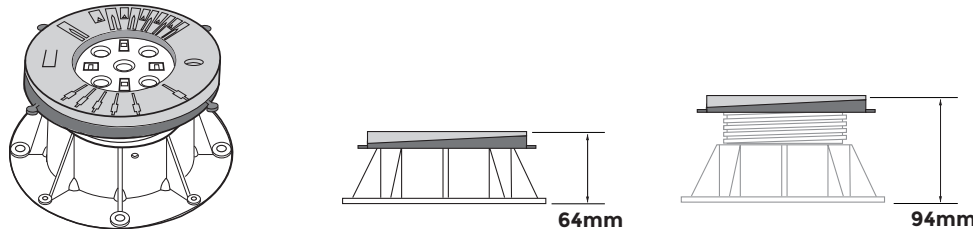

BC-02 + PH5 37-49mm

BC-2 + PH5 49-62mm

BC-3 + PH5 64-94mm

BC-4 + PH5 94-149mm

BC-5 + PH5 125-209mm

Buzon USA West Projects

References

- Sun's Practice Facility - Phoenix, AZ
- Sony Studio HQ - Los Angeles, CA
- Apple Campus - Palo Alto, CA
- Samsung HQ - Palo Alto, CA
- Lucille Packard Children's Hospital - Stanford, CA
- Haas School of Business - UC Berkeley, CA
- IMAX Theater - Nassau, NY
- Four Seasons Hotel - Honolulu, HI
- Canal Street Rooftop Pool - New Orleans, LA