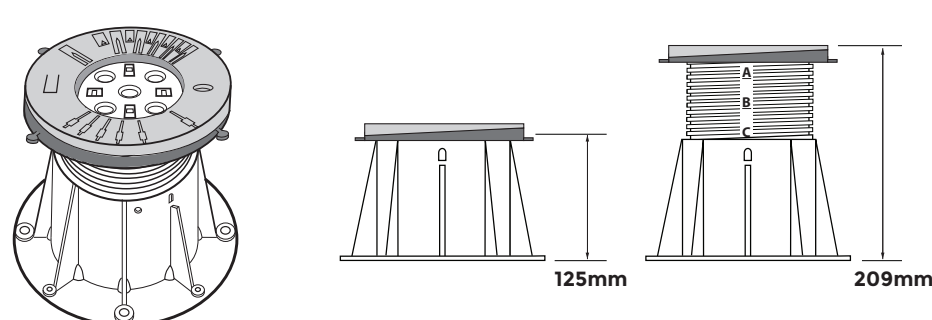

BC-02 + PH5 37-49mm

BC-2 + PH5 49-62mm

BC-3 + PH5 64-94mm

BC-4 + PH5 94-149mm

BC-5 + PH5 125-209mm

Buzon USA West Projects

References

- Sun's Practice Facility - Phoenix, AZ
- Sony Studio HQ - Los Angeles, CA
- Apple Campus - Palo Alto, CA
- Samsung HQ - Palo Alto, CA
- Lucille Packard Children's Hospital - Stanford, CA
- Haas School of Business - UC Berkeley, CA
- IMAX Theater - Nassau, NY
- Four Seasons Hotel - Honolulu, HI
- Canal Street Rooftop Pool - New Orleans, LA