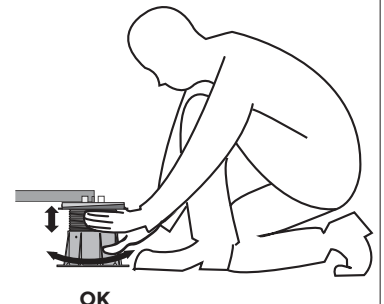

BC-02 + PH5 37-49mm

BC-2 + PH5 49-62mm

BC-3 + PH5 64-94mm

BC-4 + PH5 94-149mm

BC-5 + PH5 125-209mm

Buzon USA West Projects

References

- Sun's Practice Facility - Phoenix, AZ
- Sony Studio HQ - Los Angeles, CA
- Apple Campus - Palo Alto, CA
- Samsung HQ - Palo Alto, CA
- Lucille Packard Children's Hospital - Stanford, CA
- Haas School of Business - UC Berkeley, CA
- IMAX Theater - Nassau, NY
- Four Seasons Hotel - Honolulu, HI
- Canal Street Rooftop Pool - New Orleans, LA