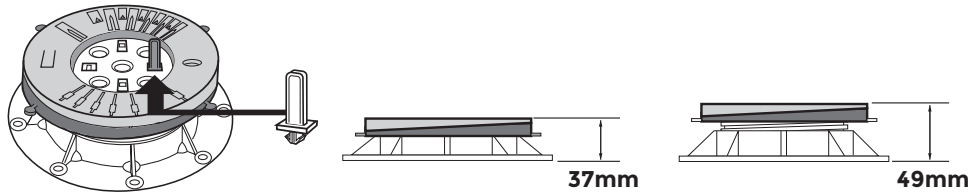

BC-02 + PH5 37-49mm

BC-2 + PH5 49-62mm

BC-3 + PH5 64-94mm

BC-4 + PH5 94-149mm

BC-5 + PH5 125-209mm

Buzon USA West Projects

References

- Sun's Practice Facility - Phoenix, AZ
- Sony Studio HQ - Los Angeles, CA
- Apple Campus - Palo Alto, CA
- Samsung HQ - Palo Alto, CA
- Lucille Packard Children's Hospital - Stanford, CA
- Haas School of Business - UC Berkeley, CA
- IMAX Theater - Nassau, NY
- Four Seasons Hotel - Honolulu, HI
- Canal Street Rooftop Pool - New Orleans, LA