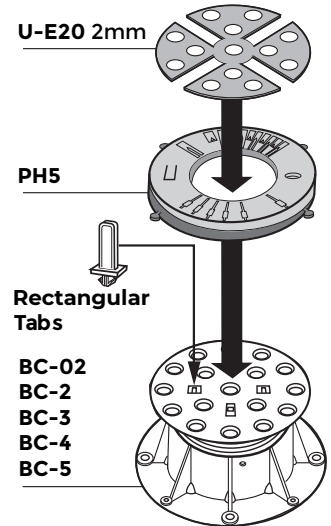

BC-02 + PH5 37-49mm

BC-2 + PH5 49-62mm

BC-3 + PH5 64-94mm

BC-4 + PH5 94-149mm

BC-5 + PH5 125-209mm

Buzon USA West Projects

References

- Sun's Practice Facility - Phoenix, AZ
- Sony Studio HQ - Los Angeles, CA
- Apple Campus - Palo Alto, CA
- Samsung HQ - Palo Alto, CA
- Lucille Packard Children's Hospital - Stanford, CA
- Haas School of Business - UC Berkeley, CA
- IMAX Theater - Nassau, NY
- Four Seasons Hotel - Honolulu, HI
- Canal Street Rooftop Pool - New Orleans, LA