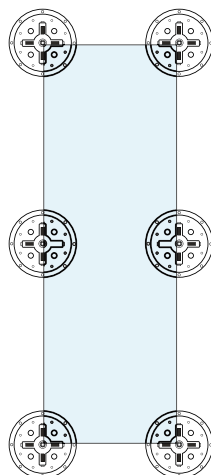

## Positioning of pedestals for 3/4 in (20 mm) porcelain pavers

16 x 16 in  
40 x 40 cm

20 x 20 in  
50 x 50 cm

24 x 24 in  
60 x 60 cm

30 x 30 in  
75 x 75 cm

32 x 32 in  
80 x 80 cm

36 x 36 in  
90 x 90 cm

40 x 40 in  
100 x 100 cm

48 x 12 in  
120 x 30 cm

48 x 16 in  
120 x 40 cm

48 x 24 in  
120 x 60 cm

36 x 18 in  
90 x 45 cm

## Positioning of pedestals for 1 1/4 in (30 mm) porcelain pavers

16 x 16 in  
40 x 40 cm

20 x 20 in  
50 x 50 cm

24 x 24 in  
60 x 60 cm

30 x 30 in  
75 x 75 cm

32 x 32 in  
80 x 80 cm

36 x 36 in  
90 x 90 cm