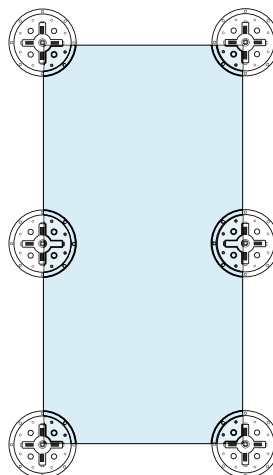

## Positioning of pedestals for 3/4 in (20 mm) porcelain pavers

16 x 16 in  
40 x 40 cm

20 x 20 in  
50 x 50 cm

24 x 24 in  
60 x 60 cm

30 x 30 in  
75 x 75 cm

32 x 32 in  
80 x 80 cm

36 x 36 in  
90 x 90 cm

40 x 40 in  
100 x 100 cm

48 x 12 in  
120 x 30 cm

48 x 16 in  
120 x 40 cm

48 x 24 in  
120 x 60 cm

36 x 18 in  
90 x 45 cm

## Positioning of pedestals for 1 1/4 in (30 mm) porcelain pavers

16 x 16 in  
40 x 40 cm

20 x 20 in  
50 x 50 cm

24 x 24 in  
60 x 60 cm

30 x 30 in  
75 x 75 cm

32 x 32 in  
80 x 80 cm

36 x 36 in  
90 x 90 cm