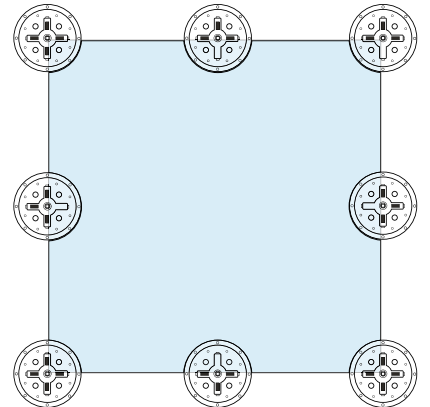

## Positioning of pedestals for 3/4 in (20 mm) porcelain pavers

16 x 16 in  
40 x 40 cm

20 x 20 in  
50 x 50 cm

24 x 24 in  
60 x 60 cm

30 x 30 in  
75 x 75 cm

32 x 32 in  
80 x 80 cm

36 x 36 in  
90 x 90 cm

40 x 40 in  
100 x 100 cm

48 x 12 in  
120 x 30 cm

48 x 16 in  
120 x 40 cm

48 x 24 in  
120 x 60 cm

36 x 18 in  
90 x 45 cm

## Positioning of pedestals for 1 1/4 in (30 mm) porcelain pavers

16 x 16 in  
40 x 40 cm

20 x 20 in  
50 x 50 cm

24 x 24 in  
60 x 60 cm

30 x 30 in  
75 x 75 cm

32 x 32 in  
80 x 80 cm

36 x 36 in  
90 x 90 cm