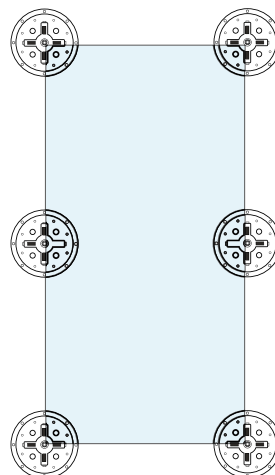

## Positioning of pedestals for 3/4 in (20 mm) porcelain pavers

16 x 16 in  
40 x 40 cm

20 x 20 in  
50 x 50 cm

24 x 24 in  
60 x 60 cm

30 x 30 in  
75 x 75 cm

32 x 32 in  
80 x 80 cm

36 x 36 in  
90 x 90 cm

40 x 40 in  
100 x 100 cm

48 x 12 in  
120 x 30 cm

48 x 16 in  
120 x 40 cm

48 x 24 in  
120 x 60 cm

36 x 18 in  
90 x 45 cm

## Positioning of pedestals for 1 1/4 in (30 mm) porcelain pavers

16 x 16 in  
40 x 40 cm

20 x 20 in  
50 x 50 cm

24 x 24 in  
60 x 60 cm

30 x 30 in  
75 x 75 cm

32 x 32 in  
80 x 80 cm

36 x 36 in  
90 x 90 cm