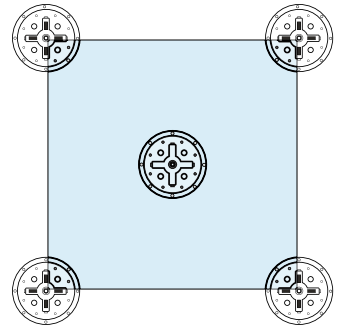

## Positioning of pedestals for 3/4 in (20 mm) porcelain pavers

16 x 16 in  
40 x 40 cm

20 x 20 in  
50 x 50 cm

24 x 24 in  
60 x 60 cm

30 x 30 in  
75 x 75 cm

32 x 32 in  
80 x 80 cm

36 x 36 in  
90 x 90 cm

40 x 40 in  
100 x 100 cm

48 x 12 in  
120 x 30 cm

48 x 16 in  
120 x 40 cm

48 x 24 in  
120 x 60 cm

36 x 18 in  
90 x 45 cm

## Positioning of pedestals for 1 1/4 in (30 mm) porcelain pavers

16 x 16 in  
40 x 40 cm

20 x 20 in  
50 x 50 cm

24 x 24 in  
60 x 60 cm

30 x 30 in  
75 x 75 cm

32 x 32 in  
80 x 80 cm

36 x 36 in  
90 x 90 cm