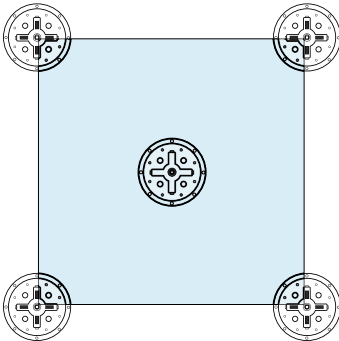

## Positioning of pedestals for 3/4 in (20 mm) porcelain pavers

16 x 16 in  
40 x 40 cm

20 x 20 in  
50 x 50 cm

24 x 24 in  
60 x 60 cm

30 x 30 in  
75 x 75 cm

32 x 32 in  
80 x 80 cm

36 x 36 in  
90 x 90 cm

40 x 40 in  
100 x 100 cm

48 x 12 in  
120 x 30 cm

48 x 16 in  
120 x 40 cm

48 x 24 in  
120 x 60 cm

36 x 18 in  
90 x 45 cm

## Positioning of pedestals for 1 1/4 in (30 mm) porcelain pavers

16 x 16 in  
40 x 40 cm

20 x 20 in  
50 x 50 cm

24 x 24 in  
60 x 60 cm

30 x 30 in  
75 x 75 cm

32 x 32 in  
80 x 80 cm

36 x 36 in  
90 x 90 cm