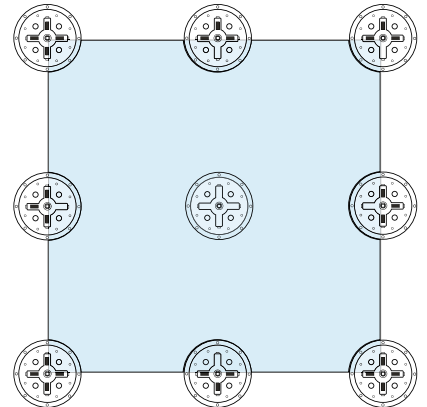

## Positioning of pedestals for 3/4 in (20 mm) porcelain pavers

16 x 16 in  
40 x 40 cm

20 x 20 in  
50 x 50 cm

24 x 24 in  
60 x 60 cm

30 x 30 in  
75 x 75 cm

32 x 32 in  
80 x 80 cm

36 x 36 in  
90 x 90 cm

40 x 40 in  
100 x 100 cm

48 x 12 in  
120 x 30 cm

48 x 16 in  
120 x 40 cm

48 x 24 in  
120 x 60 cm

36 x 18 in  
90 x 45 cm

## Positioning of pedestals for 1 1/4 in (30 mm) porcelain pavers

16 x 16 in  
40 x 40 cm

20 x 20 in  
50 x 50 cm

24 x 24 in  
60 x 60 cm

30 x 30 in  
75 x 75 cm

32 x 32 in  
80 x 80 cm

36 x 36 in  
90 x 90 cm