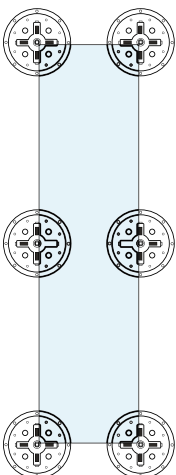

## Positioning of pedestals for 3/4 in (20 mm) porcelain pavers

16 x 16 in  
40 x 40 cm

20 x 20 in  
50 x 50 cm

24 x 24 in  
60 x 60 cm

30 x 30 in  
75 x 75 cm

32 x 32 in  
80 x 80 cm

36 x 36 in  
90 x 90 cm

40 x 40 in  
100 x 100 cm

48 x 12 in  
120 x 30 cm

48 x 16 in  
120 x 40 cm

48 x 24 in  
120 x 60 cm

36 x 18 in  
90 x 45 cm

## Positioning of pedestals for 1 1/4 in (30 mm) porcelain pavers

16 x 16 in  
40 x 40 cm

20 x 20 in  
50 x 50 cm

24 x 24 in  
60 x 60 cm

30 x 30 in  
75 x 75 cm

32 x 32 in  
80 x 80 cm

36 x 36 in  
90 x 90 cm