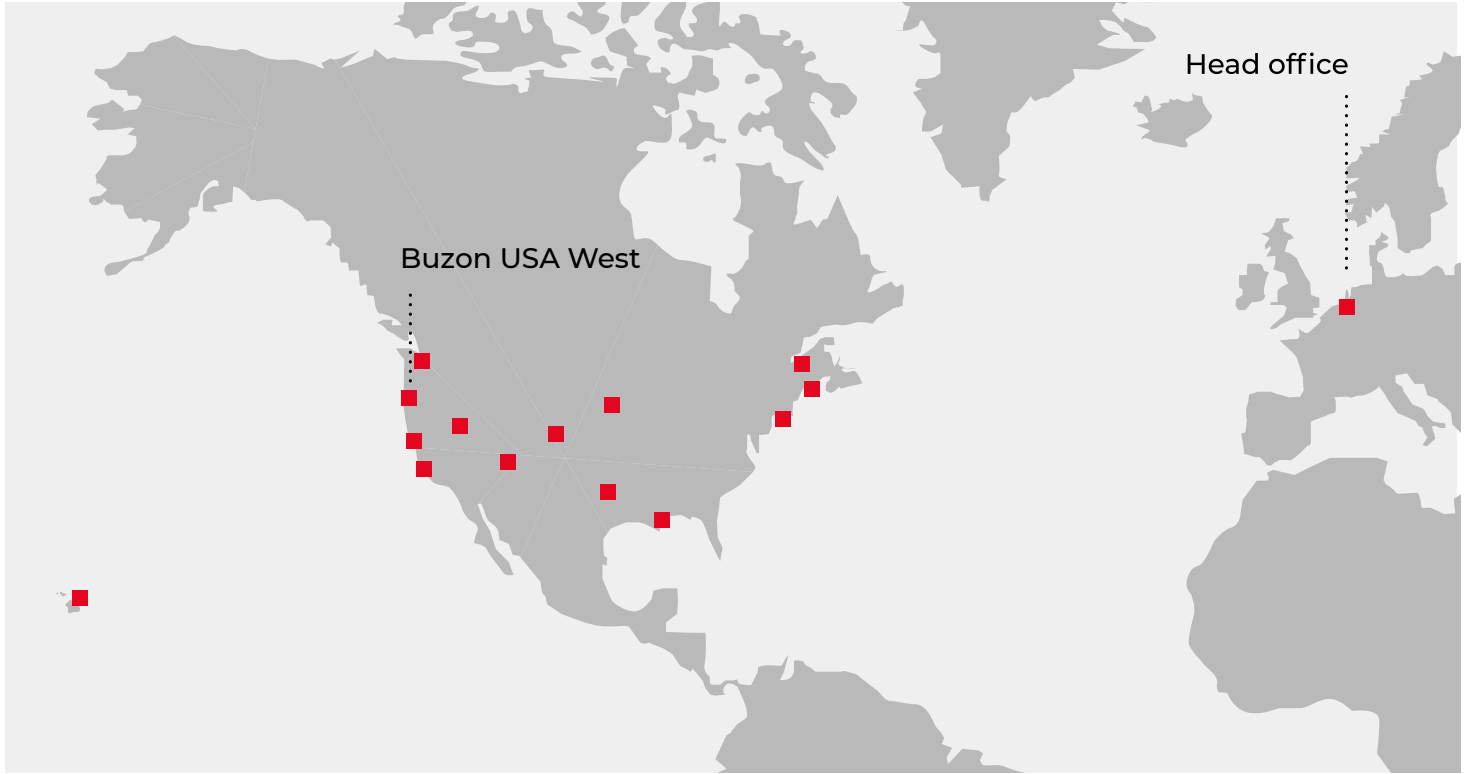

# Buzon USA West Projects

## References

- Sun's Practice Facility - Phoenix, AZ
- Sony Studio HQ - Los Angeles, CA
- Apple Campus - Palo Alto, CA
- Samsung HQ - Palo Alto, CA
- Lucille Packard Children's Hospital - Stanford, CA
- Haas School of Business - UC Berkeley, CA
- IMAX Theater - Nassau, NY
- Four Seasons Hotel - Honolulu, HI
- Canal Street Rooftop Pool - New Orleans, LA

- Smith Center Harvard University - Cambridge, MA
- Microsoft Campus - Redmond, WA
- The Dean - Palo Alto, CA
- Nike Campus HQ - Beaverton, OR
- Hoakalei CC - Ewa Beach, HI
- Hilton Grand Islander - Honolulu, HI
- Four Seasons Resort at Ko Olina - Kapolei, HI
- One World Trade Center - New York City, NY
- Wynn Resort & Casino Hotel - Las Vegas, NV