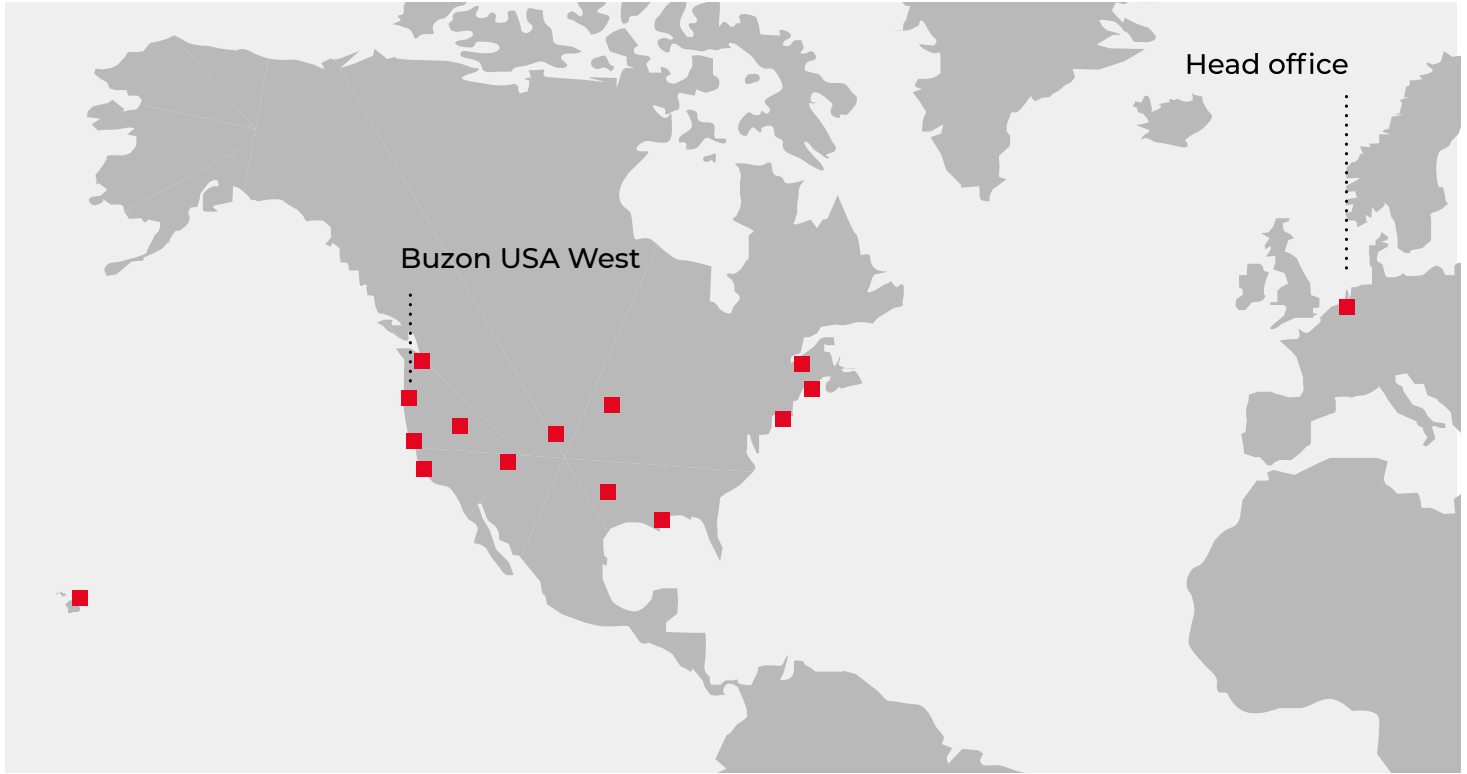

1 IN

2 OUT

Buzon USA West Projects

References

- Sun's Practice Facility - Phoenix, AZ
- Sony Studio HQ - Los Angeles, CA
- Apple Campus - Palo Alto, CA
- Samsung HQ - Palo Alto, CA
- Lucille Packard Children's Hospital - Stanford, CA
- Haas School of Business - UC Berkeley, CA
- IMAX Theater - Nassau, NY
- Four Seasons Hotel - Honolulu, HI
- Canal Street Rooftop Pool - New Orleans, LA

- Smith Center Harvard University - Cambridge, MA
- Microsoft Campus - Redmond, WA
- The Dean - Palo Alto, CA
- Nike Campus HQ - Beaverton, OR
- Hoakalei CC - Ewa Beach, HI
- Hilton Grand Islander - Honolulu, HI
- Four Seasons Resort at Ko Olina - Kapolei, HI
- One World Trade Center - New York City, NY
- Wynn Resort & Casino Hotel - Las Vegas, NV