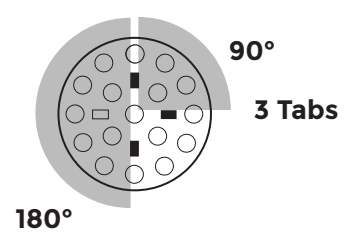

1 IN

2 OUT

Buzon USA West Projects

References

- Sun's Practice Facility - Phoenix, AZ
- Sony Studio HQ - Los Angeles, CA
- Apple Campus - Palo Alto, CA
- Samsung HQ - Palo Alto, CA
- Lucille Packard Children's Hospital - Stanford, CA
- Haas School of Business - UC Berkeley, CA
- IMAX Theater - Nassau, NY
- Four Seasons Hotel - Honolulu, HI
- Canal Street Rooftop Pool - New Orleans, LA