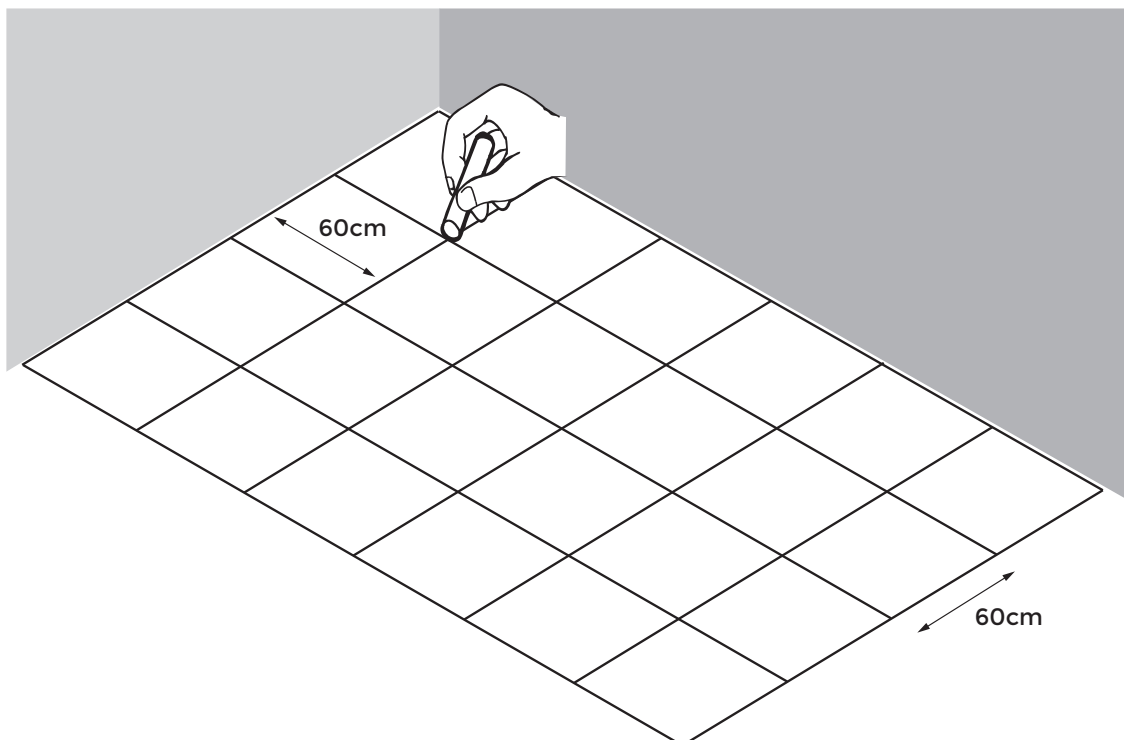

Buzon®

buzonpedestals.com

The BC Pedestal Installation Manual

1 **A** = 90°

2

3

1 **B** > 90°

2

BC-4 + BC-PH5 128-212mm

1

2

3

1 IN

2 OUT

1 IN

2 OUT

60°

30°

90°

120°

120°

90°

180°

90°