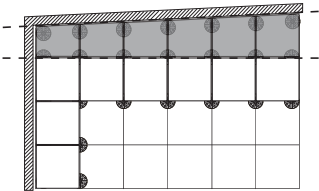

Buzon®

buzonpedestals.com

The BC Pedestal Installation Manual

1 **A** = 90°

2

3

1 **B** > 90°

2

3

4

1 **C** $< 90^\circ$

2

3

4

Slope corrector PH5

BC-02 + PH5 37-49mm

BC-2 + PH5 49-62mm

BC-3 + PH5 64-94mm

BC-4 + PH5 94-149mm

BC-5 + PH5 125-209mm

BC-02 + BC-PH5 40-52mm

BC-2 + BC-PH5 52-67mm

BC-3 + BC-PH5 67-97mm

BC-4 + BC-PH5 97-152mm

BC-4 + BC-PH5 128-212mm

1

2

3

1 IN

2 OUT

1 IN

2 OUT