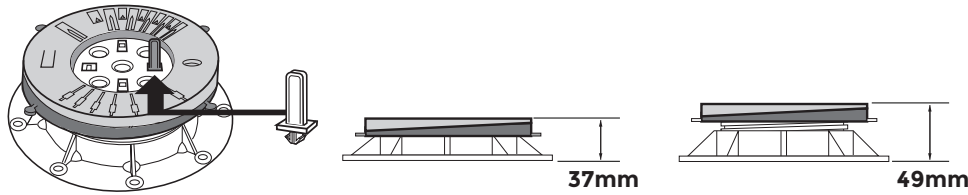

Buzon®

buzonpedestals.com

The BC Pedestal Installation Manual

1 **A** = 90°

2

3

1 **B** > 90°

2

3

4

1 **C** $< 90^\circ$

2

3

4

Slope corrector PH5

BC-02 + PH5 37-49mm

BC-2 + PH5 49-62mm

BC-3 + PH5 64-94mm

BC-4 + PH5 94-149mm

BC-5 + PH5 125-209mm

BC-02 + BC-PH5 40-52mm

BC-2 + BC-PH5 52-67mm

BC-3 + BC-PH5 67-97mm

BC-4 + BC-PH5 97-152mm

BC-4 + BC-PH5 128-212mm

1

2

3

1 IN

2 OUT

1 IN

2 OUT