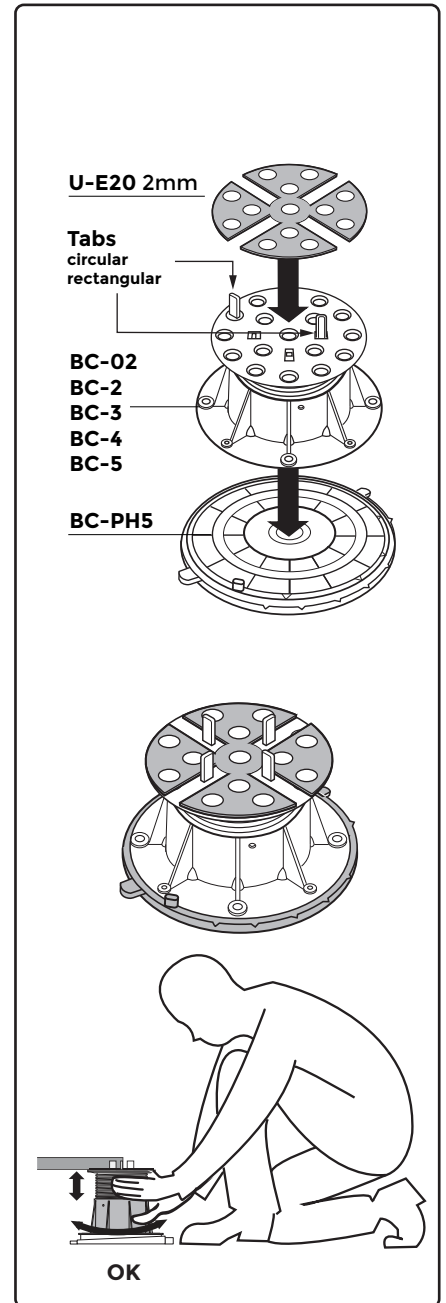

Buzon®

buzonpedestals.com

The BC Pedestal Installation Manual

1 **A** = 90°

2

3

1 **B** > 90°

2

3

4

1 **C** $< 90^\circ$

2

3

4

Slope corrector PH5

BC-02 + PH5 37-49mm

BC-2 + PH5 49-62mm

BC-3 + PH5 64-94mm

BC-4 + PH5 94-149mm

BC-5 + PH5 125-209mm

BC-02 + BC-PH5 40-52mm

BC-2 + BC-PH5 52-67mm

BC-3 + BC-PH5 67-97mm

BC-4 + BC-PH5 97-152mm

BC-4 + BC-PH5 128-212mm

1

2

3

1 IN

2 OUT

1 IN

2 OUT