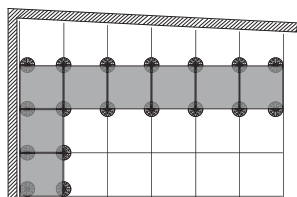

Buzon®

buzonpedestals.com

The BC Pedestal Installation Manual

1 **A** = 90°

2

3

1 **B** > 90°

2

3

4

1 **C** $< 90^\circ$

2

3

4

Slope corrector PH5

BC-02 + PH5 37-49mm

BC-2 + PH5 49-62mm

BC-3 + PH5 64-94mm

BC-4 + PH5 94-149mm

BC-5 + PH5 125-209mm

BC-02 + BC-PH5 40-52mm

BC-2 + BC-PH5 52-67mm

BC-3 + BC-PH5 67-97mm

BC-4 + BC-PH5 97-152mm

BC-4 + BC-PH5 128-212mm

1

2

3

1 IN

2 OUT

1 IN

2 OUT