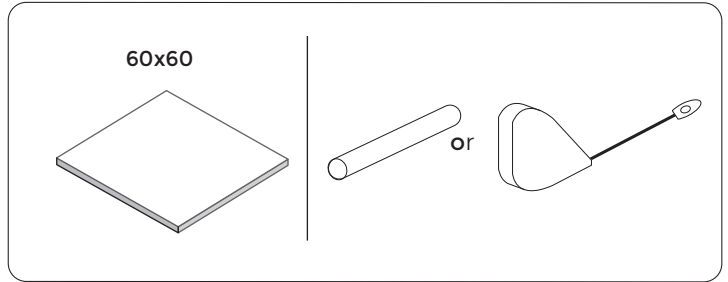

Buzon®

buzonpedestals.com

The BC Pedestal Installation Manual

1 **A** = 90°

2

3

1 **B** > 90°

2

BC-2 + PH5 49-62mm

BC-3 + PH5 64-94mm

BC-4 + PH5 94-149mm

BC-5 + PH5 125-209mm

BC-02 + BC-PH5 40-52mm

BC-2 + BC-PH5 52-67mm

BC-3 + BC-PH5 67-97mm

BC-4 + BC-PH5 97-152mm