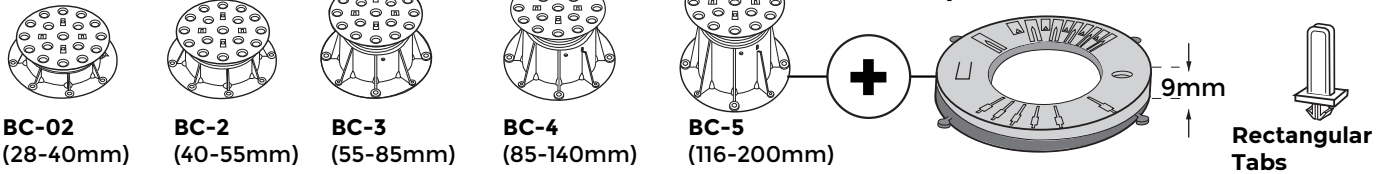

Buzon®

buzonpedestals.com

The BC Pedestal Installation Manual

1 **A** = 90°

2

3

1 **B** > 90°

2

3

4

1 **C** $< 90^\circ$

2

3

4

Slope corrector PH5

BC-02 + PH5 37-49mm

BC-2 + PH5 49-62mm

BC-3 + PH5 64-94mm

BC-4 + PH5 94-149mm

BC-5 + PH5 125-209mm

BC-02 + BC-PH5 40-52mm

BC-2 + BC-PH5 52-67mm

BC-3 + BC-PH5 67-97mm

BC-4 + BC-PH5 97-152mm

BC-4 + BC-PH5 128-212mm

1

2

3

1 IN

2 OUT

1 IN

2 OUT