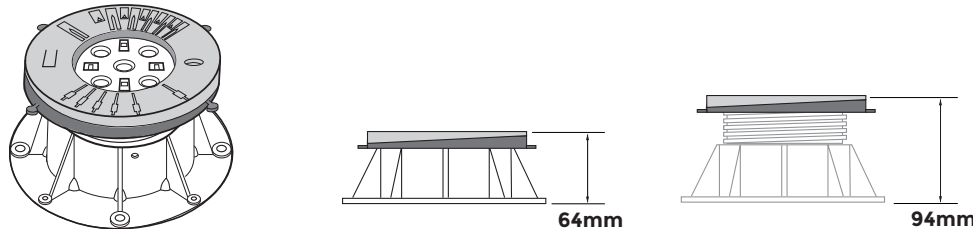

Buzon®

buzonpedestals.com

The BC Pedestal Installation Manual

1 **A** = 90°

2

3

1 **B** > 90°

2

3

4

1 **C** $< 90^\circ$

2

3

4

Slope corrector PH5

BC-02 + PH5 37-49mm

BC-2 + PH5 49-62mm

BC-3 + PH5 64-94mm

BC-4 + PH5 94-149mm

BC-5 + PH5 125-209mm

BC-02 + BC-PH5 40-52mm

BC-2 + BC-PH5 52-67mm

BC-3 + BC-PH5 67-97mm

BC-4 + BC-PH5 97-152mm

BC-4 + BC-PH5 128-212mm

1

2

3

1 IN

2 OUT

1 IN

2 OUT