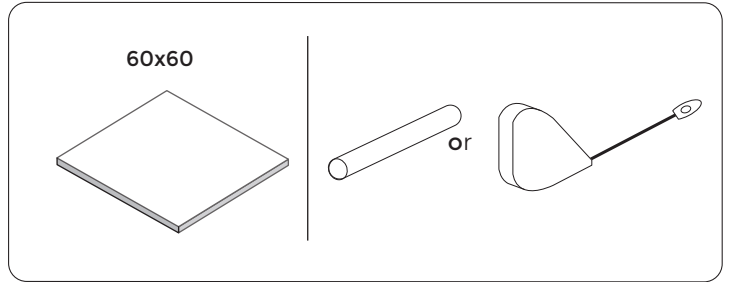

Buzon®

buzonpedestals.com

The BC Pedestal Installation Manual

1 **A** = 90°

2

3

1 **B** > 90°

2

3

4

1 **C** $< 90^\circ$

2

3

4

Slope corrector PH5

BC-02 + PH5 37-49mm

BC-2 + PH5 49-62mm

BC-3 + PH5 64-94mm

BC-4 + PH5 94-149mm

BC-5 + PH5 125-209mm

BC-02 + BC-PH5 40-52mm

BC-2 + BC-PH5 52-67mm

BC-3 + BC-PH5 67-97mm

BC-4 + BC-PH5 97-152mm