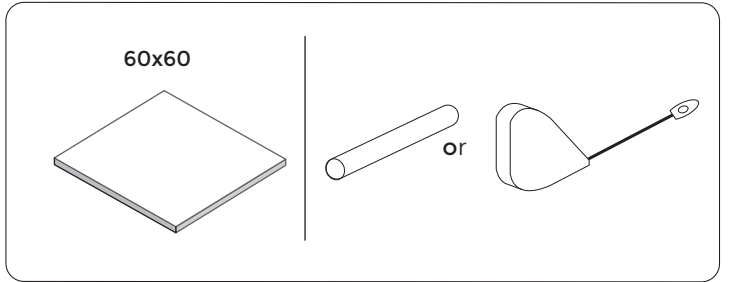

Buzon®

buzonpedestals.com

The BC Pedestal Installation Manual

1 **A** = 90°

2

3

1 **B** > 90°

2

3

4

1 **C** $< 90^\circ$

2

3

4

Slope corrector PH5

BC-02 + PH5 37-49mm

BC-2 + PH5 49-62mm

BC-3 + PH5 64-94mm

BC-4 + PH5 94-149mm

BC-5 + PH5 125-209mm

BC-02 + BC-PH5 40-52mm

BC-2 + BC-PH5 52-67mm

BC-3 + BC-PH5 67-97mm

BC-4 + BC-PH5 97-152mm