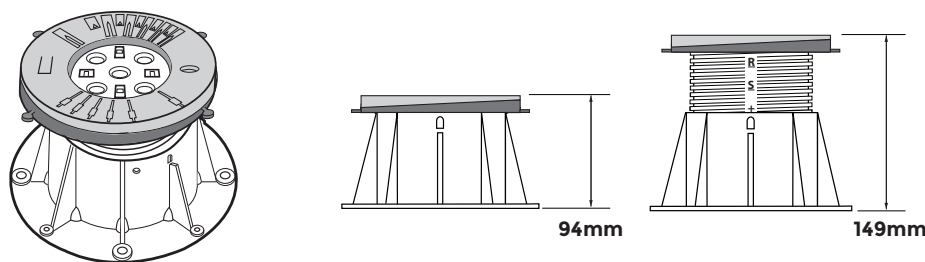

Buzon®

buzonpedestals.com

The BC Pedestal Installation Manual

1 **A** = 90°

2

3

1 **B** > 90°

2

3

4

1 **C** $< 90^\circ$

2

3

4

Slope corrector PH5

BC-02 + PH5 37-49mm

BC-2 + PH5 49-62mm

BC-3 + PH5 64-94mm

BC-4 + PH5 94-149mm

BC-5 + PH5 125-209mm

BC-02 + BC-PH5 40-52mm

BC-2 + BC-PH5 52-67mm

BC-3 + BC-PH5 67-97mm

BC-4 + BC-PH5 97-152mm

BC-4 + BC-PH5 128-212mm

1

2

3

1 IN

2 OUT

1 IN

2 OUT