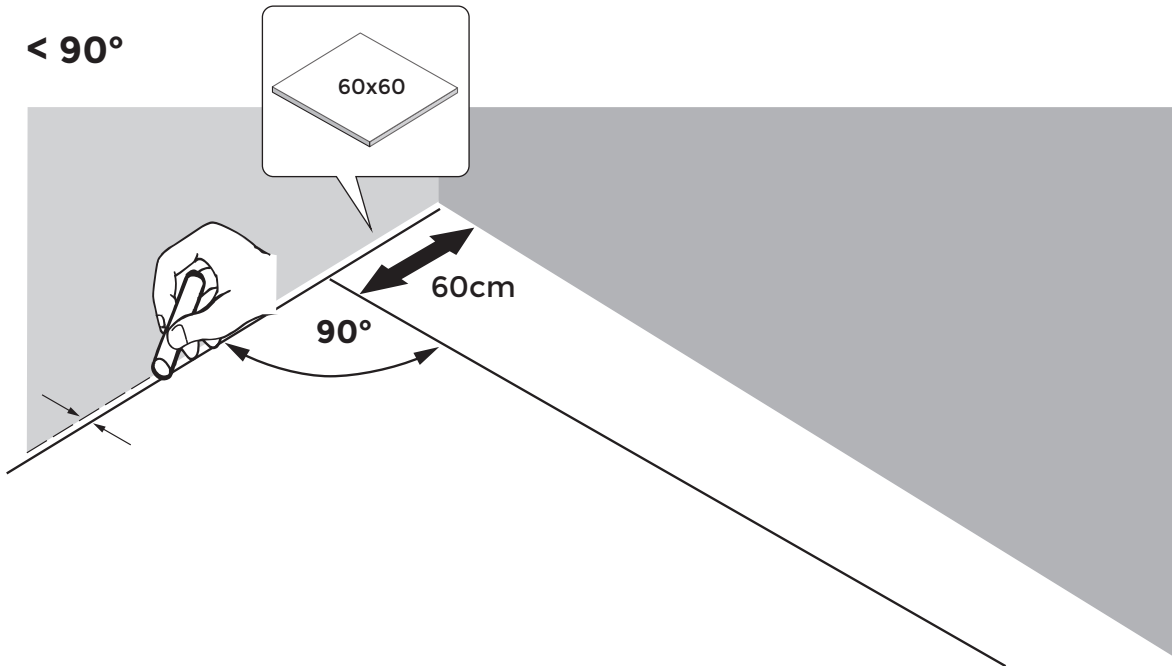

Buzon®

buzonpedestals.com

The BC Pedestal Installation Manual

1 **A** = 90°

2

3

1 **B** > 90°

2

3

4

1 **C** $< 90^\circ$

2

3

4

Slope corrector PH5

BC-02 + PH5 37-49mm

BC-2 + PH5 49-62mm

BC-3 + PH5 64-94mm

BC-4 + PH5 94-149mm

BC-5 + PH5 125-209mm

BC-02 + BC-PH5 40-52mm

BC-2 + BC-PH5 52-67mm

BC-3 + BC-PH5 67-97mm

BC-4 + BC-PH5 97-152mm