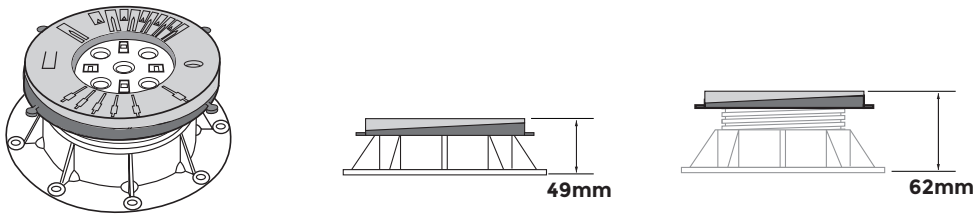

Buzon®

buzonpedestals.com

The BC Pedestal Installation Manual

1 **A** = 90°

2

3

1 **B** > 90°

2

3

4

1 **C** $< 90^\circ$

2

3

4

Slope corrector PH5

BC-02 + PH5 37-49mm

BC-2 + PH5 49-62mm

BC-3 + PH5 64-94mm

BC-4 + PH5 94-149mm

BC-5 + PH5 125-209mm

BC-02 + BC-PH5 40-52mm

BC-2 + BC-PH5 52-67mm

BC-3 + BC-PH5 67-97mm

BC-4 + BC-PH5 97-152mm

BC-4 + BC-PH5 128-212mm

1

2

3

1 IN

2 OUT

1 IN

2 OUT