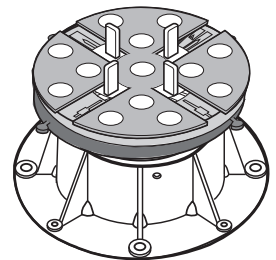

Buzon®

buzonpedestals.com

The BC Pedestal Installation Manual

1 **A** = 90°

2

3

1 **B** > 90°

2

BC-2 + PH5 49-62mm

BC-3 + PH5 64-94mm

BC-4 + PH5 94-149mm

BC-5 + PH5 125-209mm

BC-02 + BC-PH5 40-52mm

BC-2 + BC-PH5 52-67mm

BC-3 + BC-PH5 67-97mm

BC-4 + BC-PH5 97-152mm

BC-4 + BC-PH5 128-212mm

1

2

3

1 IN

2 OUT

1 IN

2 OUT