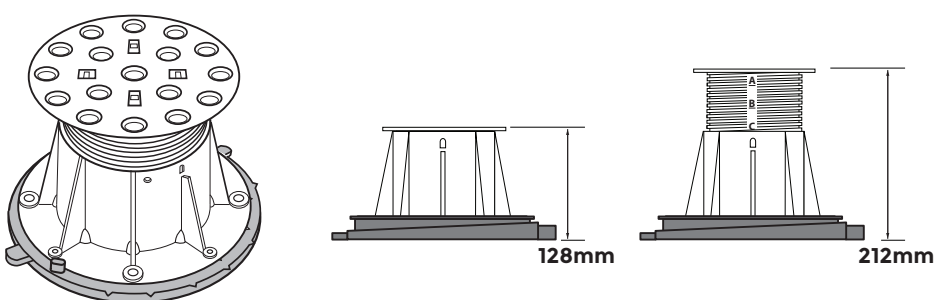

Buzon®

buzonpedestals.com

The BC Pedestal Installation Manual

1 **A** = 90°

2

3

1 **B** > 90°

2

BC-2 + PH5 49-62mm

BC-3 + PH5 64-94mm

BC-4 + PH5 94-149mm

BC-5 + PH5 125-209mm

BC-02 + BC-PH5 40-52mm

BC-2 + BC-PH5 52-67mm

BC-3 + BC-PH5 67-97mm

BC-4 + BC-PH5 97-152mm

BC-4 + BC-PH5 128-212mm

1

2

3

1 IN

2 OUT

1 IN

2 OUT

60°

30°

90°

120°

120°

90°

180°

90°