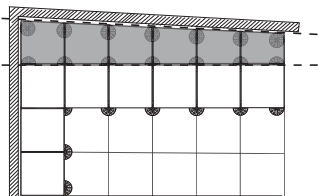

Buzon®

buzonpedestals.com

The BC Pedestal Installation Manual

1 **A** = 90°

2

3

1 **B** > 90°

2

3

4

1 **C** $< 90^\circ$

2

3

4

Slope corrector PH5

BC-02 + PH5 37-49mm

BC-2 + PH5 49-62mm

BC-3 + PH5 64-94mm

BC-4 + PH5 94-149mm

BC-5 + PH5 125-209mm

BC-02 + BC-PH5 40-52mm

BC-2 + BC-PH5 52-67mm

BC-3 + BC-PH5 67-97mm

BC-4 + BC-PH5 97-152mm

BC-4 + BC-PH5 128-212mm

1

2

3

1 IN

2 OUT

1 IN

2 OUT