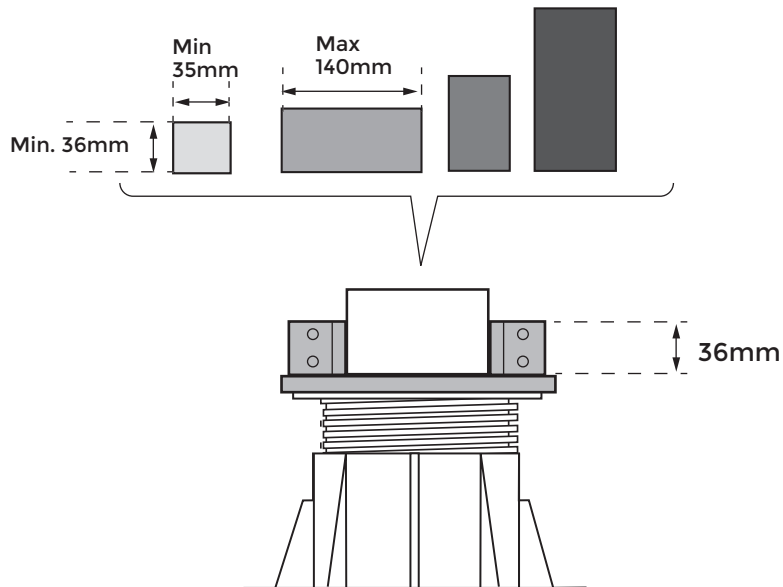

BC-4 + BC-PH5 128-212mm

1

2

3

1 IN

2 OUT

1 IN

2 OUT

60°

30°

90°

120°

120°

90°

180°

90°

45°

45°

10

11

12

13

14

Buzon USA West Projects