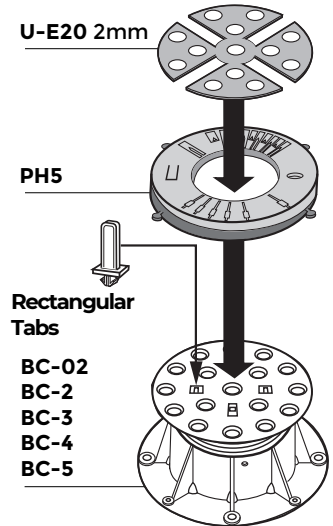

3

4

1 **C** $< 90^\circ$

2

3

4

Slope corrector PH5

BC-02 + PH5 37-49mm

BC-2 + PH5 49-62mm

BC-3 + PH5 64-94mm

BC-4 + PH5 94-149mm

BC-5 + PH5 125-209mm

BC-02 + BC-PH5 40-52mm

BC-2 + BC-PH5 52-67mm

BC-3 + BC-PH5 67-97mm

BC-4 + BC-PH5 97-152mm

BC-4 + BC-PH5 128-212mm

1

2

3

1 IN

2 OUT

1 IN

2 OUT