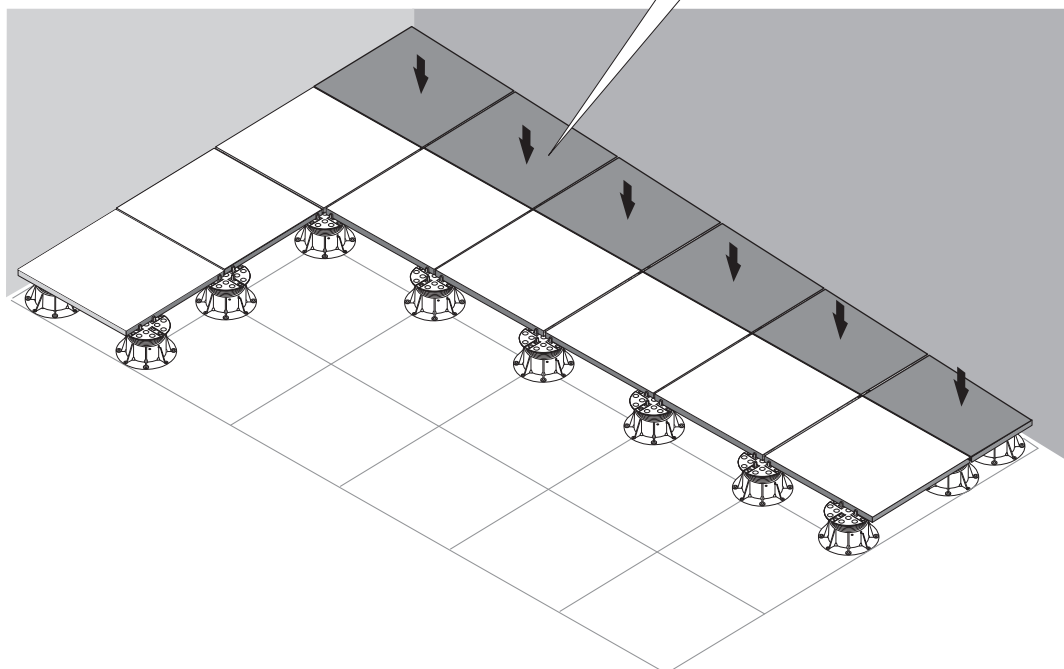

Buzon®

buzonpedestals.com

The BC Pedestal Installation Manual

1 **A** = 90°

2

3

1 **B** > 90°

2

3

4

1 **C** $< 90^\circ$

2

3

4

Slope corrector PH5

BC-02 + PH5 37-49mm

BC-2 + PH5 49-62mm

BC-3 + PH5 64-94mm

BC-4 + PH5 94-149mm

BC-5 + PH5 125-209mm

BC-02 + BC-PH5 40-52mm

BC-2 + BC-PH5 52-67mm

BC-3 + BC-PH5 67-97mm

BC-4 + BC-PH5 97-152mm