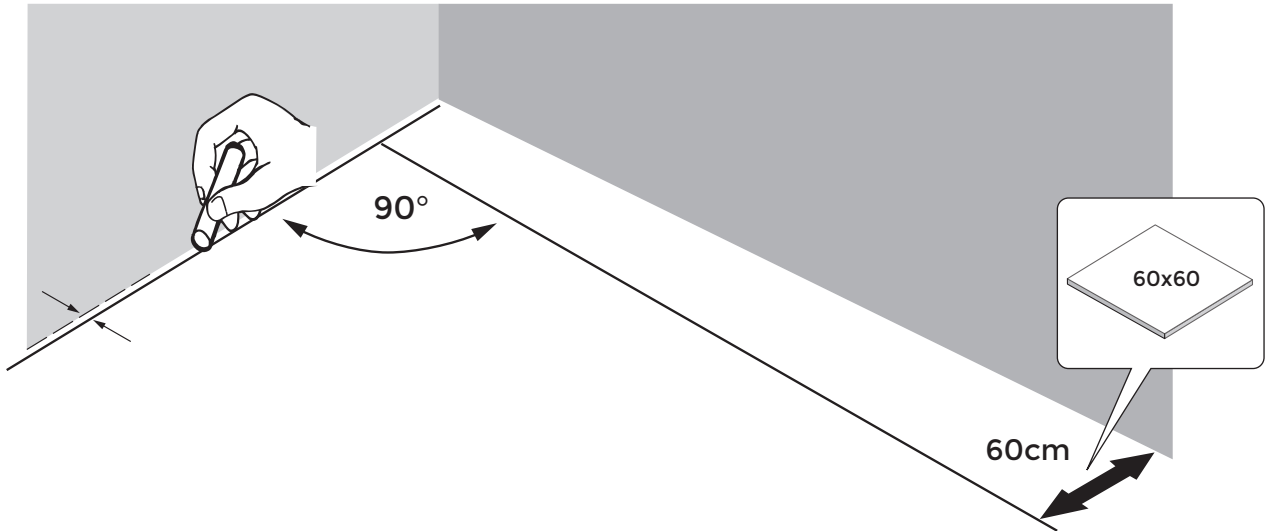

Buzon®

buzonpedestals.com

The BC Pedestal Installation Manual

1 **A** = 90°

2

3

1 **B** > 90°

2

BC-4 + BC-PH5 128-212mm

1

2

3

1 IN

2 OUT

1 IN

2 OUT

60°

30°

90°

120°

120°

90°

180°

90°