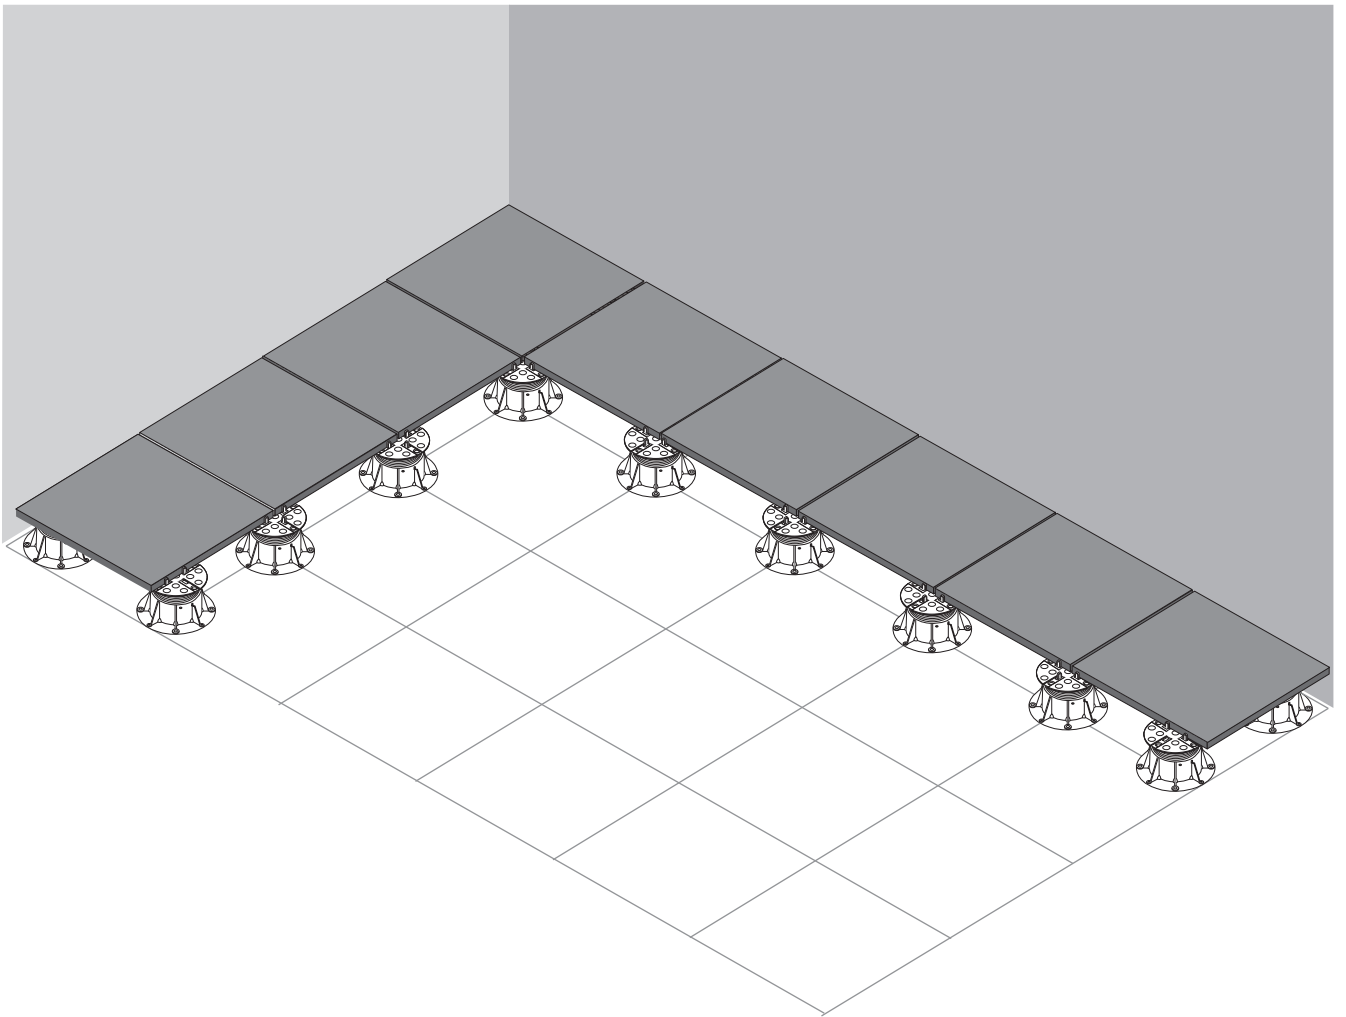

Buzon®

buzonpedestals.com

The BC Pedestal Installation Manual

1 **A** = 90°

2

3

1 **B** > 90°

2

3

4

1 **C** $< 90^\circ$

2

3

4

Slope corrector PH5

BC-02 + PH5 37-49mm

BC-2 + PH5 49-62mm

BC-3 + PH5 64-94mm

BC-4 + PH5 94-149mm

BC-5 + PH5 125-209mm

BC-02 + BC-PH5 40-52mm

BC-2 + BC-PH5 52-67mm

BC-3 + BC-PH5 67-97mm

BC-4 + BC-PH5 97-152mm

60°

30°

90°

120°

120°

90°

180°

90°