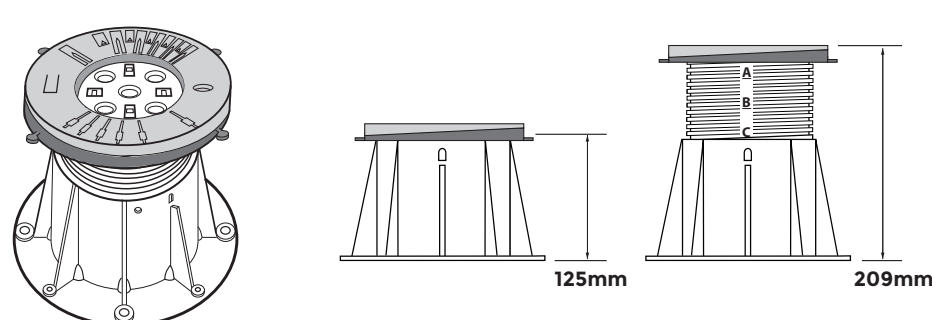

Buzon®

buzonpedestals.com

The BC Pedestal Installation Manual

1 **A** = 90°

2

3

1 **B** > 90°

2

BC-2 + PH5 49-62mm

BC-3 + PH5 64-94mm

BC-4 + PH5 94-149mm

BC-5 + PH5 125-209mm

BC-02 + BC-PH5 40-52mm

BC-2 + BC-PH5 52-67mm

BC-3 + BC-PH5 67-97mm

BC-4 + BC-PH5 97-152mm

BC-4 + BC-PH5 128-212mm

1

2

3

1 IN

2 OUT

1 IN

2 OUT

60°

30°

90°

120°

120°

90°

180°

90°