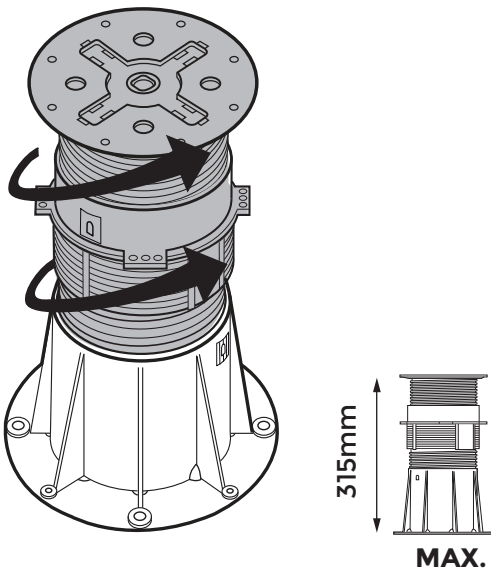

PB-5 / 230 → 315mm Assembly

PB-Series

p.1/2

©copyright, 2018, BUZON PEDESTAL INTERNATIONAL

IN

1

2

3