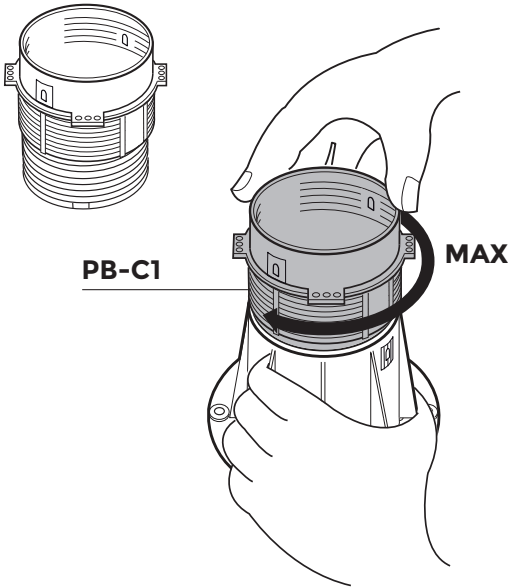

PB-5 / 230 → 315mm Assembly

PB-Series

p.1/2

©copyright, 2018, BUZON PEDESTAL INTERNATIONAL

IN

1

2

3