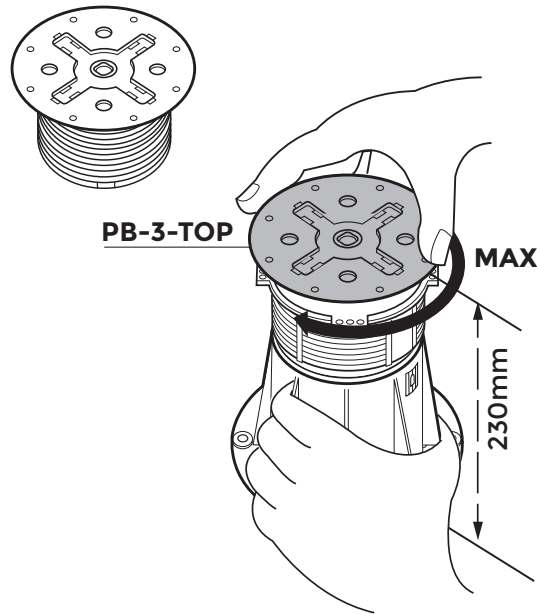

PB-5 / 230 → 315mm Assembly

PB-Series

p.1/2

©copyright, 2018, BUZON PEDESTAL INTERNATIONAL

IN

1

2

3