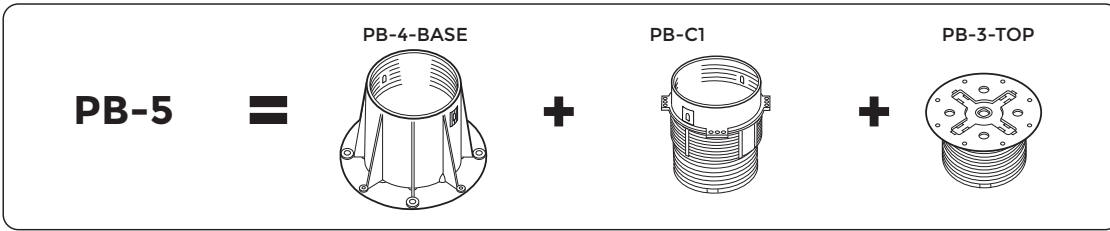

PB-5 / 230 → 315mm Assembly

PB-Series

p.1/2

©copyright, 2018, BUZON PEDESTAL INTERNATIONAL

IN

1

2

3