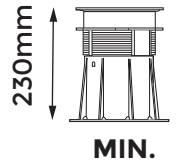

PB-5 / 230 → 315mm Assembly

PB-Series

p.1/2

©copyright, 2018, BUZON PEDESTAL INTERNATIONAL

IN

1

2

3